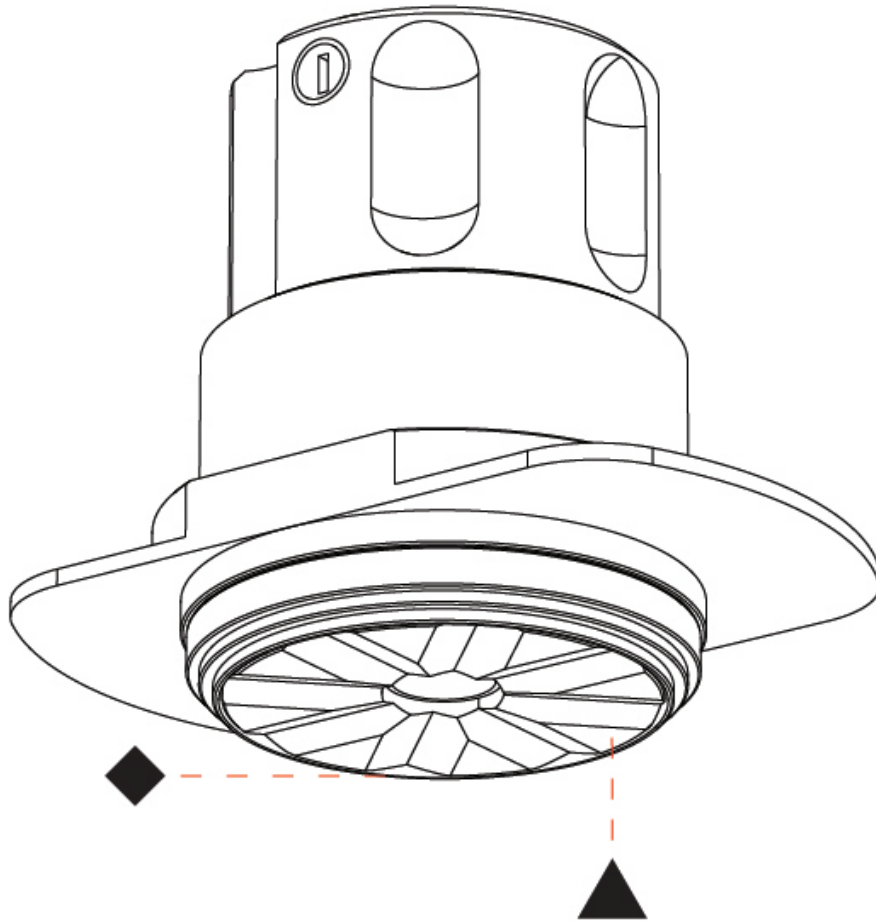

STUDIO COLLECTION 2 TRIMLESS

A350125-

PROJECT _____

TYPE _____

SPECIFIER _____

QUANTITY _____

DATE _____

A